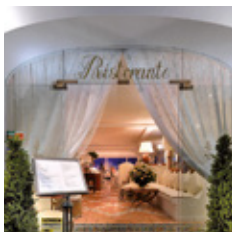

HOTEL VILLA BRUNELLA · via Tragara, 24/a | 80073 Capri (Na) Italy | Tel. +39 081 8370122 pbx | info@villabrunella.it | www.villabrunella.it