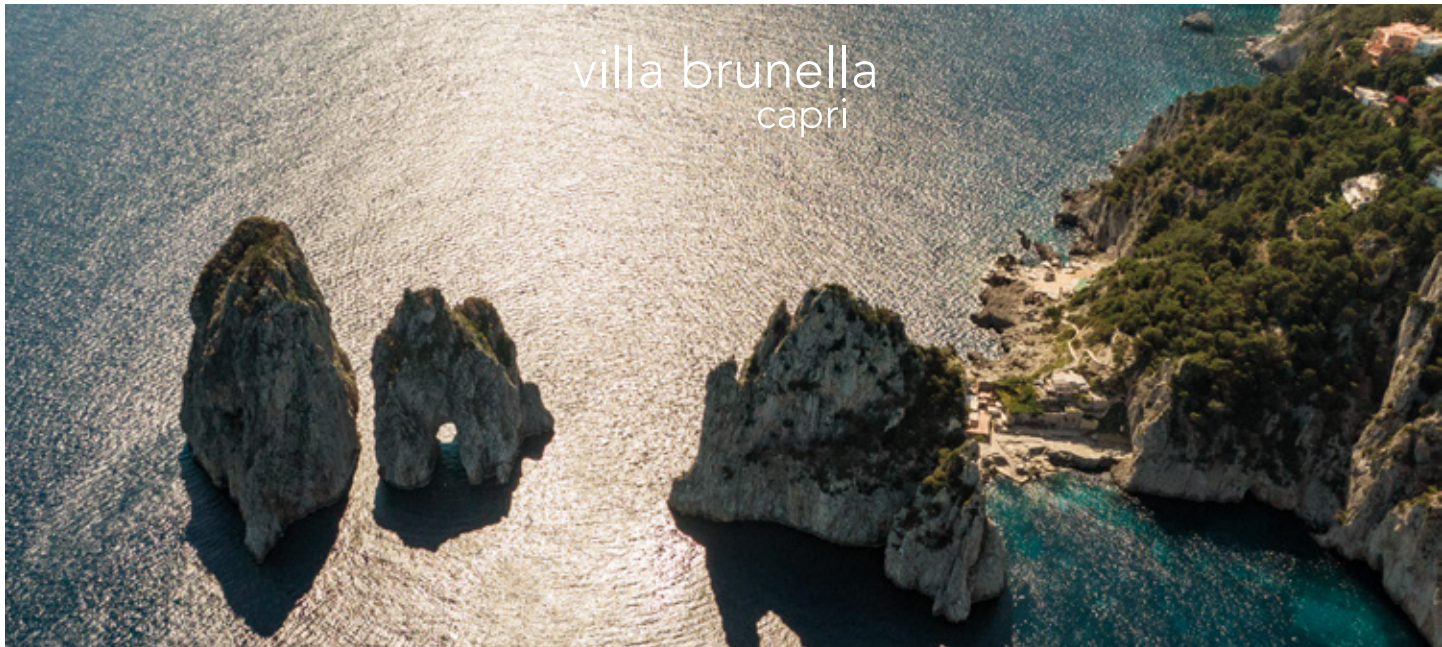

villa brunella
capri

AGOSTO / AUGUST / AOÛT / AUGUST

			1	2	3	4
5	6	7	8	9	10	11
12	13	14	15	16	17	18
19	20	21	22	23	24	25
26	27	28	29	30	31	
Monday Lundi Montag	Tuesday Mardi Dienstag	Wednesday Mercredi Mittwoch	Thursday Jeudi Donnerstag	Friday Vendredi Freitag	Saturday Samedi Samstag	Sunday Dimanche Sonntag
LUN	MAR	MER	GIO	VEN	SAB	DOM