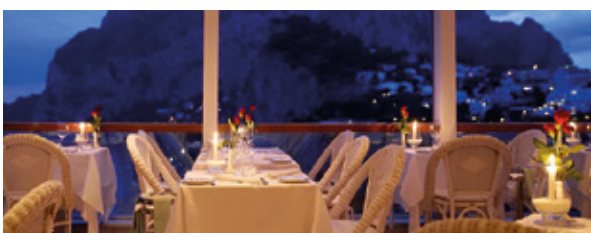

HOTEL VILLA BRUNELLA · via Tragara, 24/a | 80073 Capri (Na) Italy | Tel. +39 081 8370122 pbx | info@villabrunella.it | www.villabrunella.it