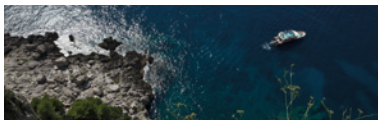

HOTEL VILLA BRUNELLA · via Tragara, 24/a | 80073 Capri (Na) Italy | Tel. +39 081 8370122 pbx | info@villabrunella.it | www.villabrunella.it