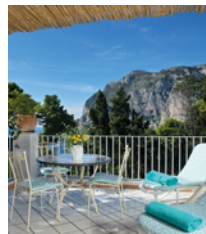

HOTEL VILLA BRUNELLA · via Tragara, 24/a | 80073 Capri (Na) Italy | Tel. +39 081 8370122 pbx | info@villabrunella.it | www.villabrunella.it